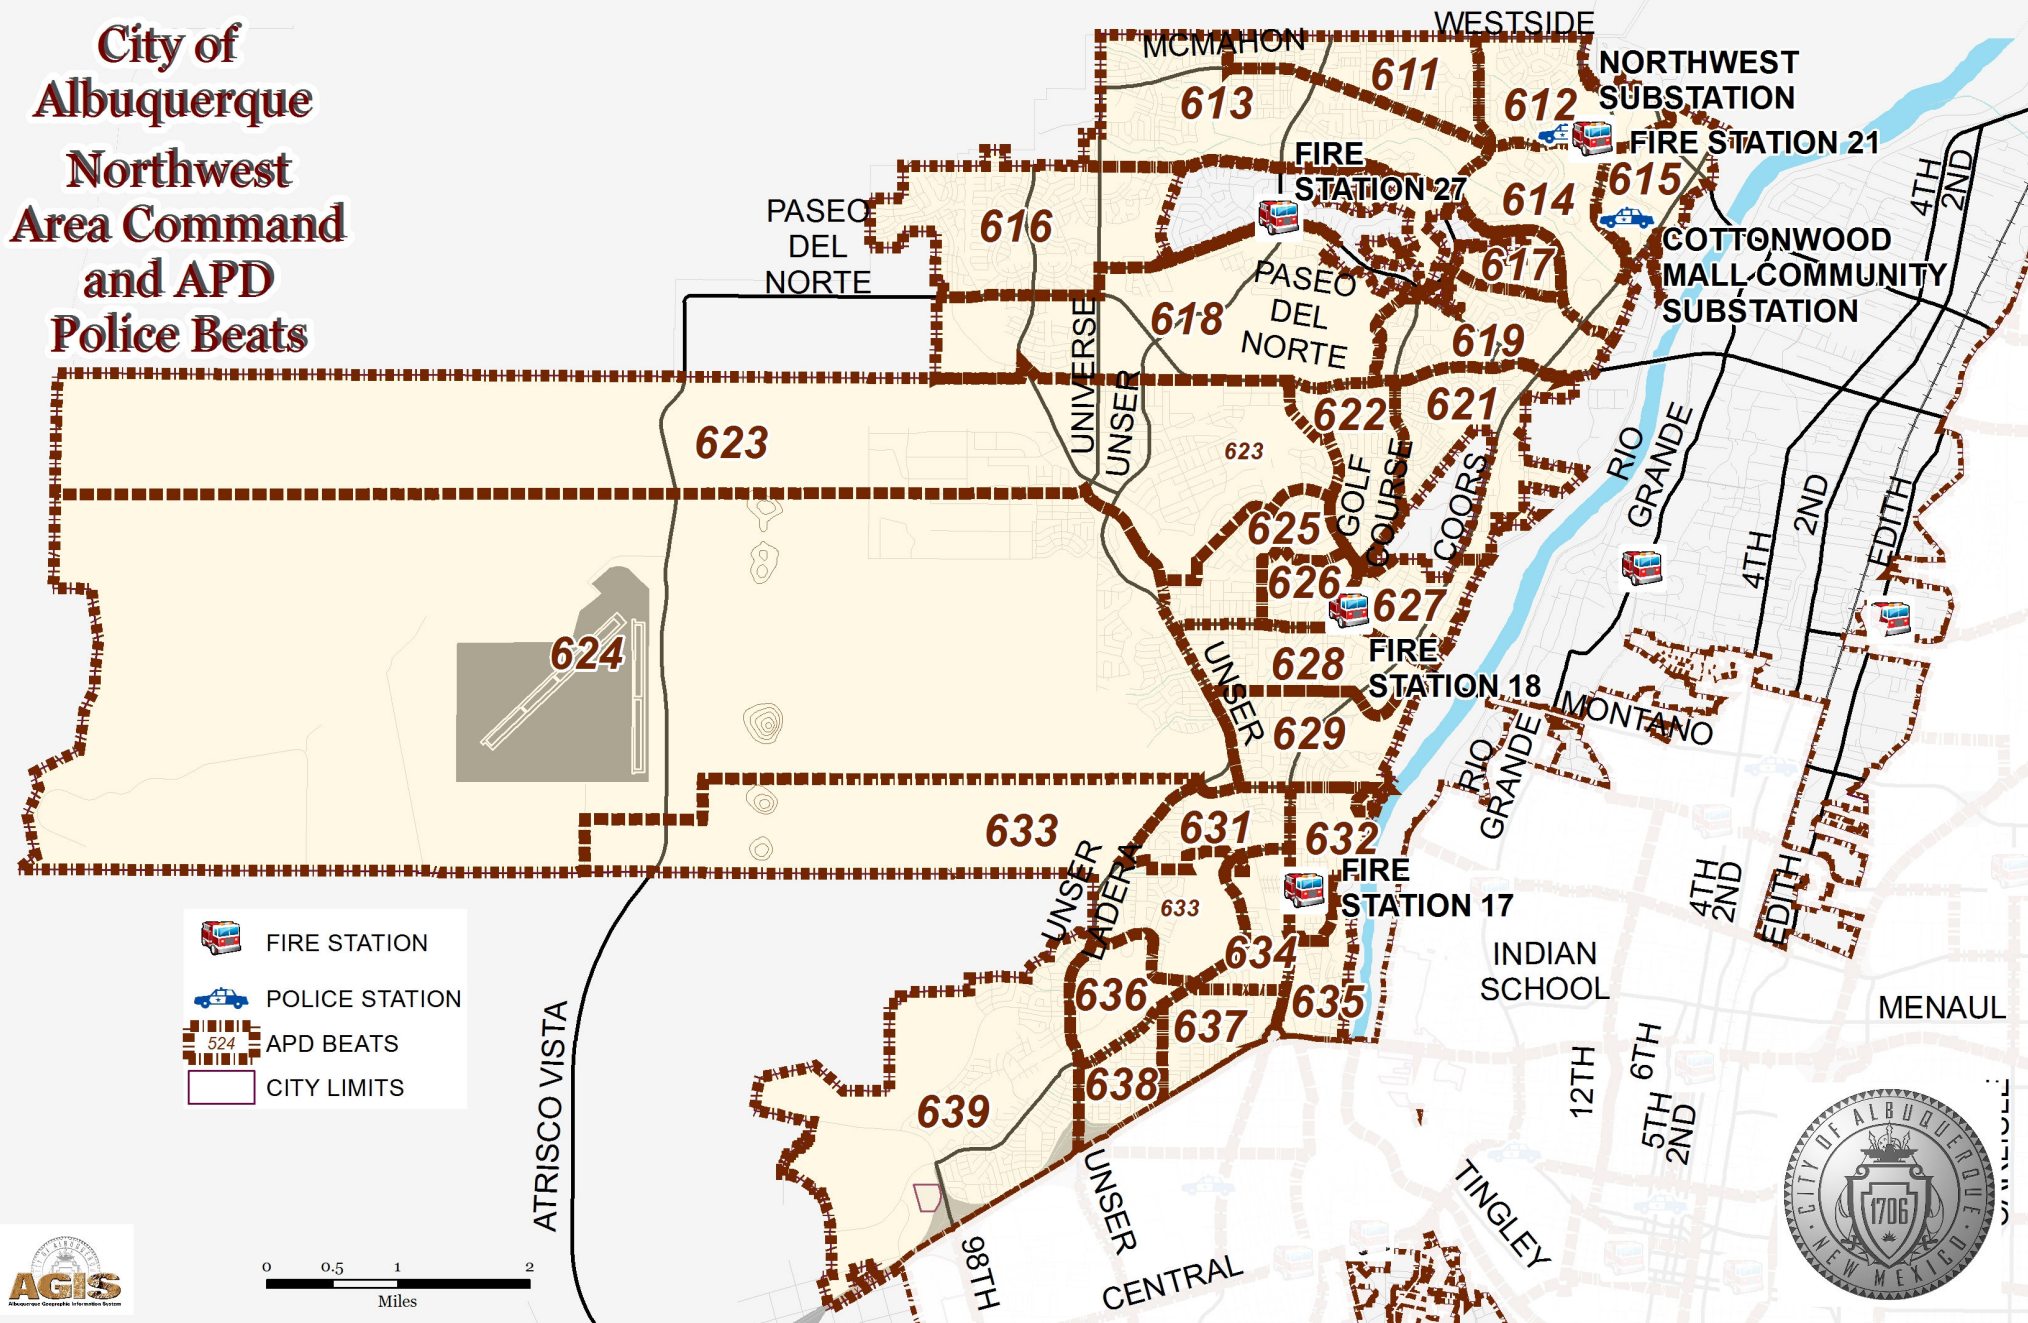

City of Albuquerque

Northwest Area Command and APD Police Beats

-  FIRE STATION
-  POLICE STATION
-  APD BEATS
-  CITY LIMITS